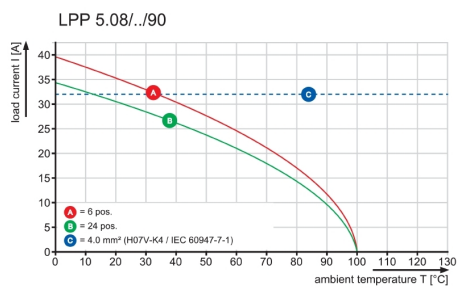

Data sheet

**OMNIMATE Signal - series LP
LPP 5.08/02/90 3.2SN OR BX**

Weidmüller Interface GmbH & Co. KG
Klingenbergstraße 16
D-32758 Detmold
Germany
Fon: +49 5231 14-0
Fax: +49 5231 14-292083
www.weidmueller.com

Drawings