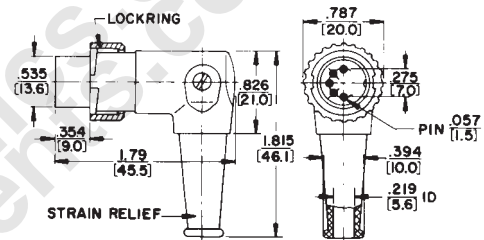

DIN PLUGS AND RECEPTACLES

STRAIGHT CORD PLUG with Extended Barrel

RIGHT-ANGLE CORD PLUG with 8 Position Barrel and 30° Lockring

RIGHT-ANGLE CORD PLUG with 8 Position Barrel

05DL5M shown

DIMENSIONS ARE FOR REFERENCE ONLY $\frac{\text{Inch}}{\text{(mm)}}$