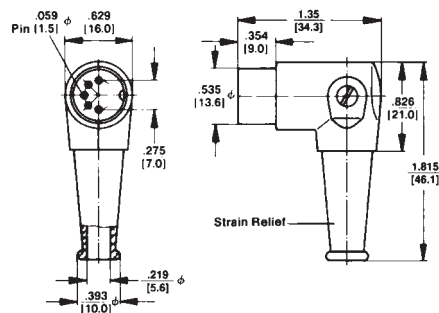

DIN PLUGS AND RECEPTACLES

STRAIGHT CORD PLUG with Extended Barrel

RIGHT-ANGLE CORD PLUG with 8 Position Barrel and 30° Lockring

RIGHT-ANGLE CORD PLUG with 8 Position Barrel

05DL5M shown

DIMENSIONS ARE FOR REFERENCE ONLY $\frac{\text{Inch}}{\text{(mm)}}$