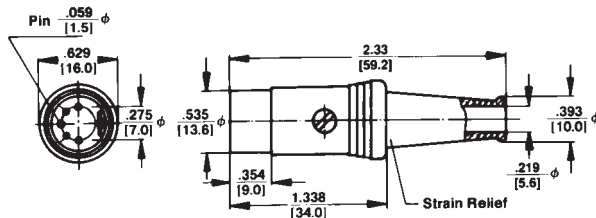

DIN PLUGS AND RECEPTACLES

STRAIGHT CORD PLUG with Extended Barrel

RIGHT-ANGLE CORD PLUG with 8 Position Barrel and 30° Lockring

RIGHT-ANGLE CORD PLUG with 8 Position Barrel

05DL5M shown

DIMENSIONS ARE FOR REFERENCE ONLY $\frac{\text{Inch}}{\text{(mm)}}$