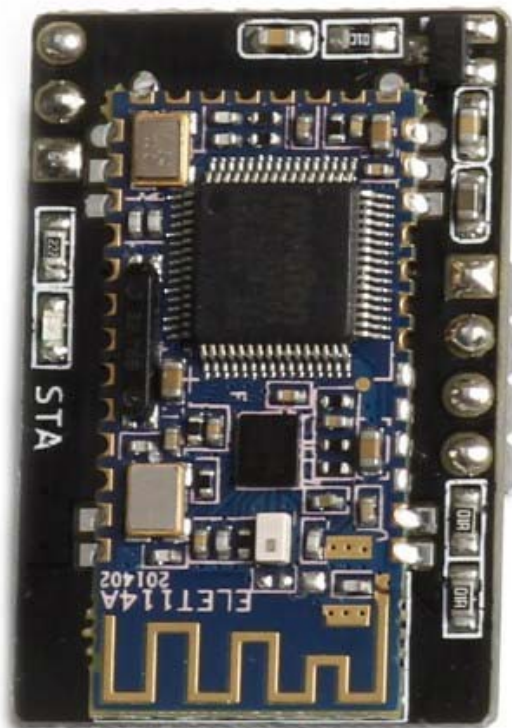

Bluetooth Module

SKU: 13035 Weight: 5.00 Gram

Description:

This Bluetooth module is designed specially for individual users or family to play fun. You can use your smart phones or computers (Bluetooth enabled) to control the mBots wirelessly with this module.

Features:

- Android&IOS App provided for users to play in different scenes
- Easy to work with mBlock software for graphical programming

Specifications:

- Operating Voltage: 5V DC power;
- Version: Bluetooth 2.0 and 4.0 compatible;
- Level Output Voltage: 5V/high, 0V/low;
- Dimension: 30mm*20mm*14mm (Length x Width x Height)