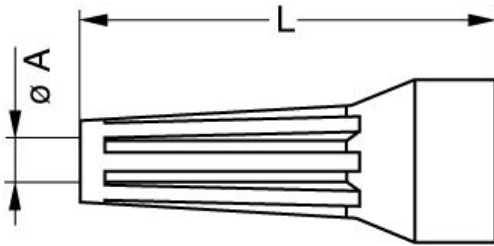

DRAWINGS

Draws

No keying

Dimensions

	A	L
mm.	5	36
in.	0.20	1.42

RECOMMENDED BY LEMO

Tools

Cables