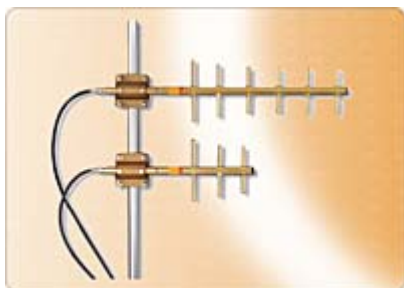

**Laird Technologies**Web site: [www.LairdTech.com](http://www.LairdTech.com)

Base Station (BASE) Antennas > Yagis Antennas > Enclosed Yagi Antenna > 2.4 GHz Articulating Directional Yagi Antenna > PCS Directional Yagi Antenna > PCS/DCS and 2.4 GHz ISM band Yagi antennas > All Categories > Directional Yagis Antennas > Item # YB8066

**Item # YB8066, Directional Yagis Antennas**[larger image](#)[Stock Locator](#)

- 360° Fully Welded Gold Anodized models or value leader Silver Series available
- Line up includes 3 element/7.1 dBd gain to 18 element/14 dBd gain variations
- Internal matching design will not ice up, detune, or corrode
- VHF Custom tuning available

**Specifications**

<b>Model</b>	Black Anodized Fully Welded 800/900 MHz Models
<b>Frequency Range</b>	806 - 896 MHz
<b>Elements</b>	6
<b>Gain</b>	9 dBd
<b>Front to Back Ratio</b>	16 dB

[Print](#)
[Back](#)