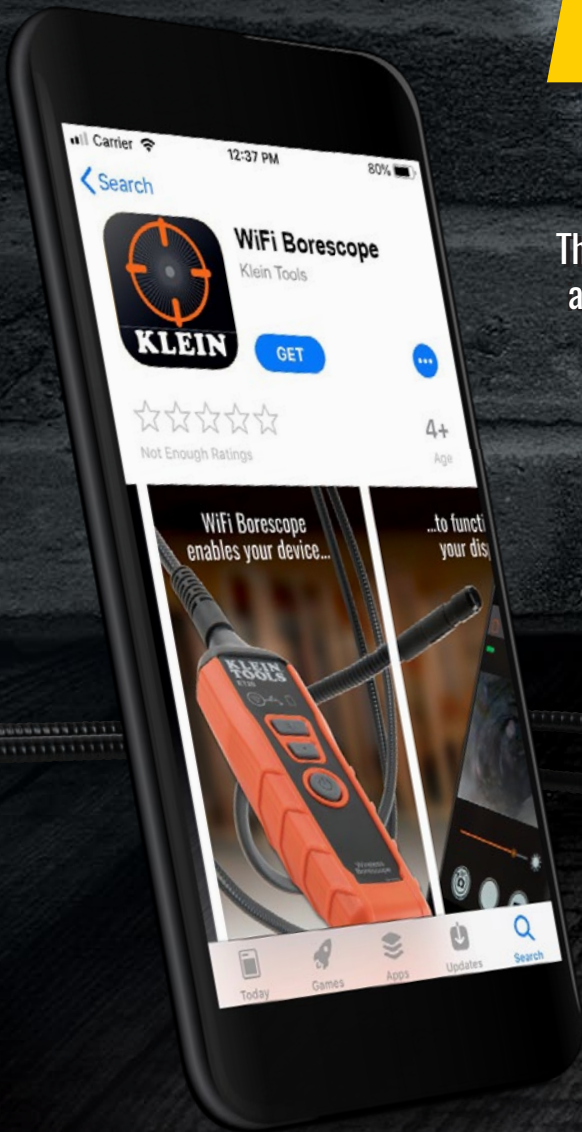

# WIFI ENABLED BORESCOPE

The new Klein Tools' ET20 Borescope can be quickly connected to your smartphone via the built-in WiFi signal — turning the phone in your pocket into a smart tool. Install the compatible App\* on your smartphone to display, record, store and also share your images and videos via text or email. This smart tool provides the information you need to make your job easier.

USB charging cable, hook attachment, carrying case, and instructions

Capture images and record video

Conveniently manage the camera LED lights through the app

Rotate the image with your phone, no need to struggle with the camera and cable

Adjust camera and video settings

GET IT ON  
Google play

Download on the  
App Store

\*App is free in the App Store® and Google Play®, and optimized for Apple® iOS Version 6 or higher and Android® Version 4.2 or higher.

# Download the App

The Klein Wifi Borescope app is available free on your favorite devices

App is optimized for:  
• Apple® iOS version 6 or higher

App is optimized for:  
• Android® versions 4.0 or higher