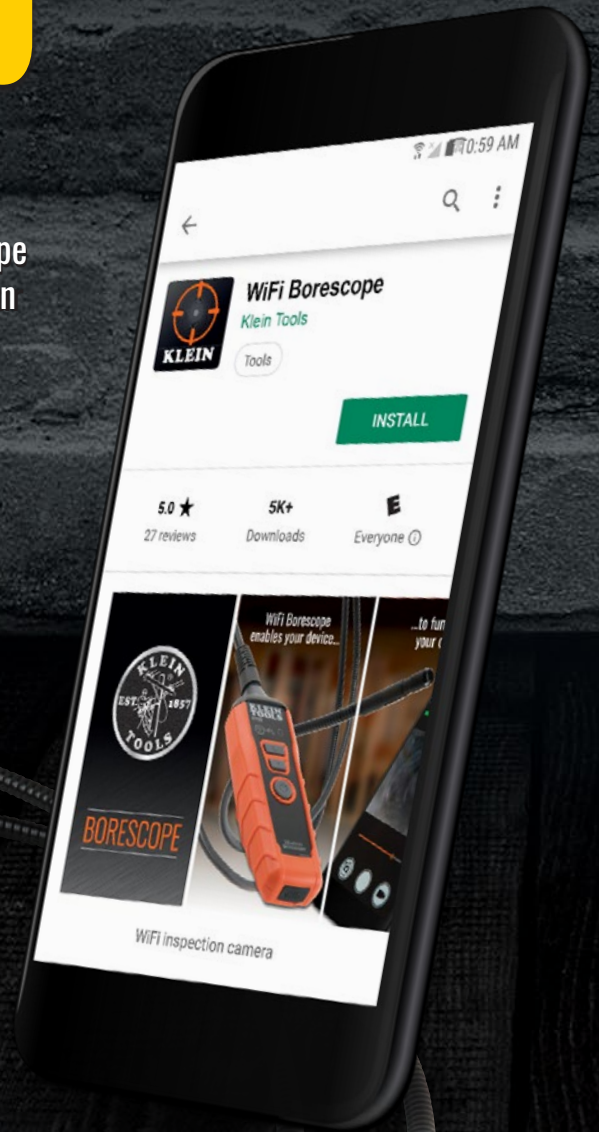

IP67 waterproof 9 mm camera with 6 on-board, adjustable LED lights output high-quality 640 x 480 pixel images

Power button

Tough, armored 6 ft. (1.8 m) long waterproof camera gooseneck maneuvers around obstacles while maintaining rigidity

Adjust camera and video settings

GET IT ON  
Google play

Download on the  
App Store

\*App is free in the App Store® and Google Play®, and optimized for Apple® iOS Version 6 or higher and Android® Version 4.2 or higher.

# Download the App

The Klein Wifi Borescope app is available free on your favorite devices

App is optimized for:  
• Apple® iOS version 6 or higher

App is optimized for:  
• Android® versions 4.0 or higher