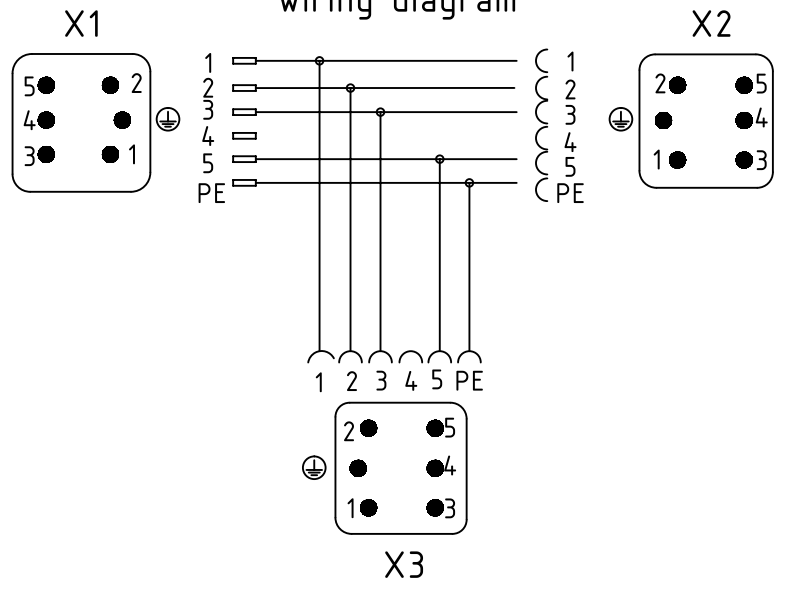

A

Han Q5/0-M

B

Han Q5/0-F

wiring diagram

C

D

	All Dimensions in mm Original Size DIN A4		Scale 1:2	Free size tol.		Ref.		
	All rights reserved Department EL PD - DE		Created by SCHULZI	Inspected by BERGHORN	Standardisation RUETERA	Date 2014-04-30	State Final Release	
HARTING Electric GmbH & Co. KG D-32339 Espelkamp			Title Han Power T - 3 x Han Q 5/0				Doc-Key / ECM-Nr. 100200804/UGD/004/A 500000074247	
			Type TB	Number 09 12 008 4751			Rev. A	Page 1/1