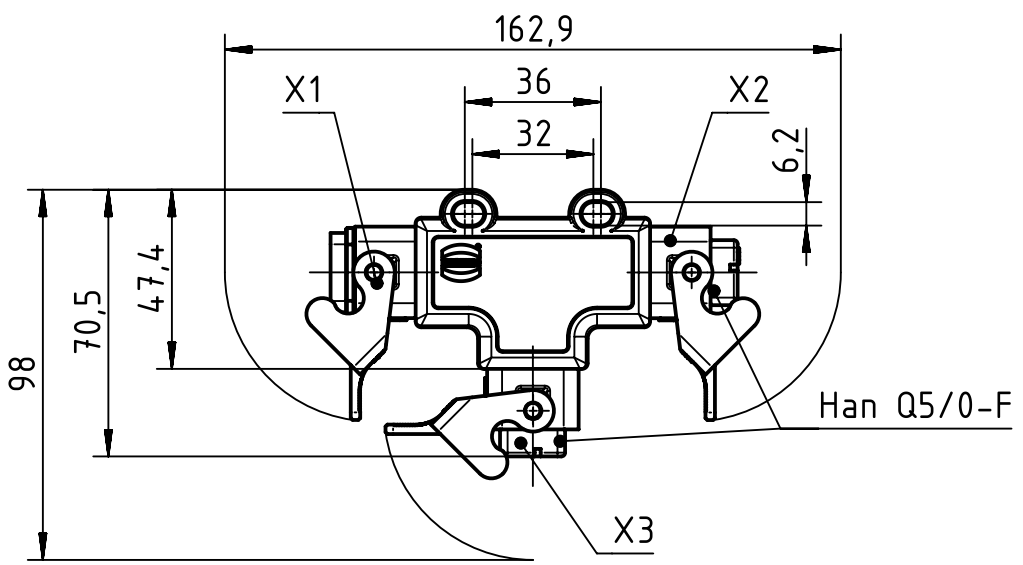

A

Han Q5/0-M

B

Han Q5/0-F

wiring diagram

C

D

	All Dimensions in mm Original Size DIN A4		Scale 1:2	Free size tol.		Ref.		
	All rights reserved Department EL PD - DE		Created by SCHULZI	Inspected by BERGHORN	Standardisation RUETERA	Date 2014-04-30	State Final Release	
HARTING Electric GmbH & Co. KG D-32339 Espelkamp			Title Han Power T - 3 x Han Q 5/0				Doc-Key / ECM-Nr. 100200804/UGD/004/A 500000074247	
			Type TB	Number 09 12 008 4751			Rev. A	Page 1/1