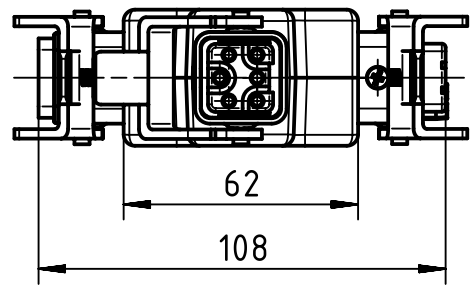

A

Han Q5/0-M

B

Han Q5/0-F

wiring diagram

C

D

	All Dimensions in mm Original Size DIN A4		Scale 1:2	Free size tol.		Ref.		
	All rights reserved Department EL PD - DE		Created by SCHULZI	Inspected by BERGHORN	Standardisation RUETERA	Date 2014-04-30	State Final Release	
HARTING Electric GmbH & Co. KG D-32339 Espelkamp			Title Han Power T - 3 x Han Q 5/0				Doc-Key / ECM-Nr. 100200804/UGD/004/A 500000074247	
			Type TB	Number 09 12 008 4751			Rev. A	Page 1/1