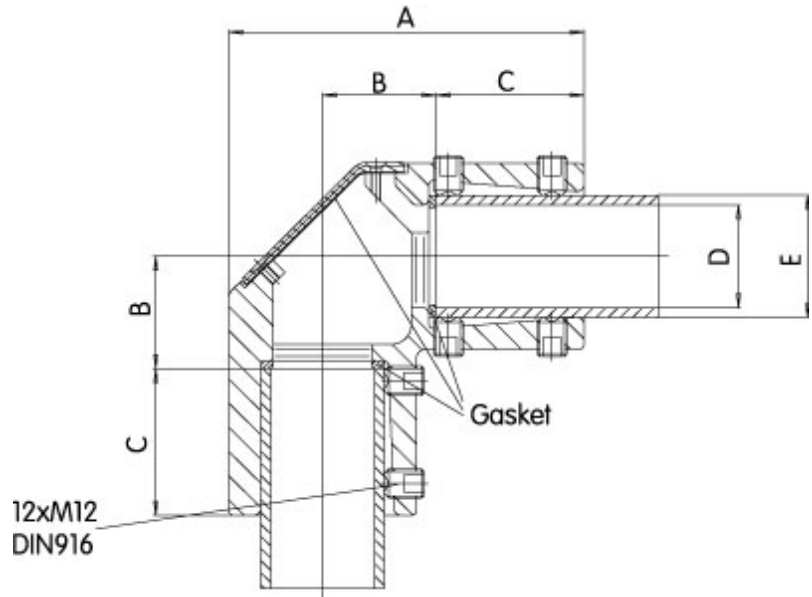

# Heavy Duty Elbow *HDSSEL Series*

- Cast Aluminum
- Large cover opening for easier cable pull through.

Part No.	System	A	B	C	D	E
R147-020-000R	50	144	46	60	42	50
R147-020-200R	80	193	56	83	70	80

Data subject to change without notice