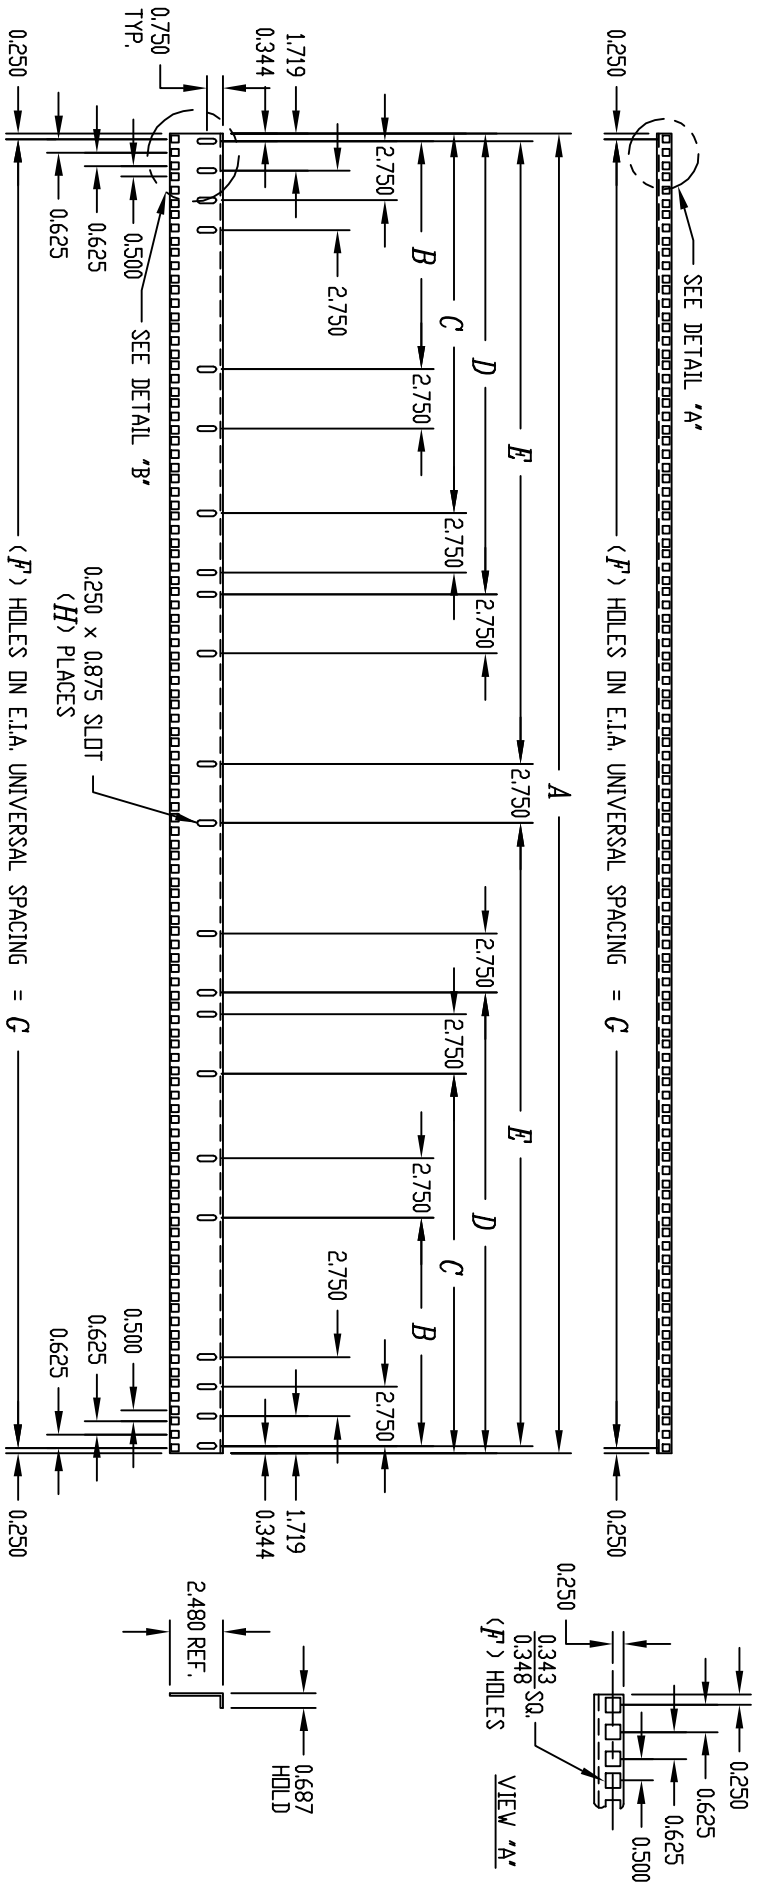

PART NAME

PANEL MOUNTING RAIL (METRIC)

PART No.

PMR-9483 & PMR-9484

CATALOG No.	A	B	C	D	E	F	G	H
PMR-9483	70.000	15.281	-----	-----	33.281	120	69.500	14
PMR-9484	78.750	13.375	25.125	29.563	37.656	135	78.250	22

MATERIAL: 12 GA. STEEL  
FINISH: SMOOTH BLACK