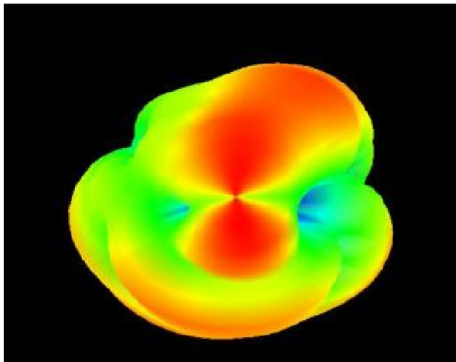

AEACBK050048-MW2

ø50.0 x 48.0 mm
RoHS/RoHS II Compliant
MSL = 1

3D – Pattern

Frequency: 2400 MHz

Frequency: 2450 MHz

Frequency: 2500 MHz

Frequency: 4900 MHz

Frequency: 5500 MHz