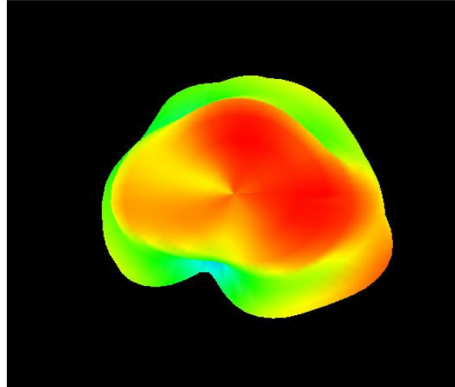

AEACBK050048-MW2

ø50.0 x 48.0 mm
RoHS/RoHS II Compliant
MSL = 1

3D – Pattern

Frequency: 2400 MHz

Frequency: 2450 MHz

Frequency: 2500 MHz

Frequency: 4900 MHz

Frequency: 5500 MHz