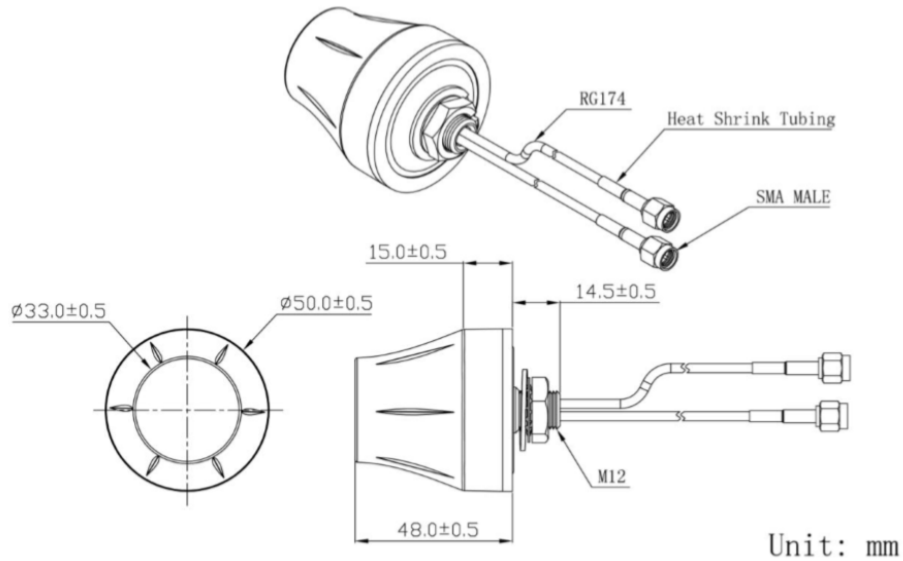

Mechanical Characteristics

Parameters	Description
Connector	2 x SMA Male
Cable Type	2 x RG174/3M
Mounting	Screw
Radom Material	ABS

Environmental Characteristics

Parameters	Description
Operating temperature	-40°C to +85°C
Relative Humidity	Up to 95 %
Vibration	10 to 55 Hz with 1.5 mm amplitude 2 hours
Ingress Protection	IP67 (excluding cable outlet)

2 x Dualband WiFi External MIMO Antenna

AEACBK050048-MW2

RoHS/RoHS II Compliant
MSL = 1

Dimensions

Product Image

2 x Dualband WiFi External MIMO Antenna

AEACBK050048-MW2

ø50.0 x 48.0 mm
RoHS/RoHS II Compliant
MSL = 1

VSWR

2 x Dualband WiFi External MIMO Antenna

AEACBK050048-MW2

ø50.0 x 48.0 mm
RoHS/RoHS II Compliant
MSL = 1

Radiation Pattern:

2D - Pattern

XY - Plane

XZ - Plane