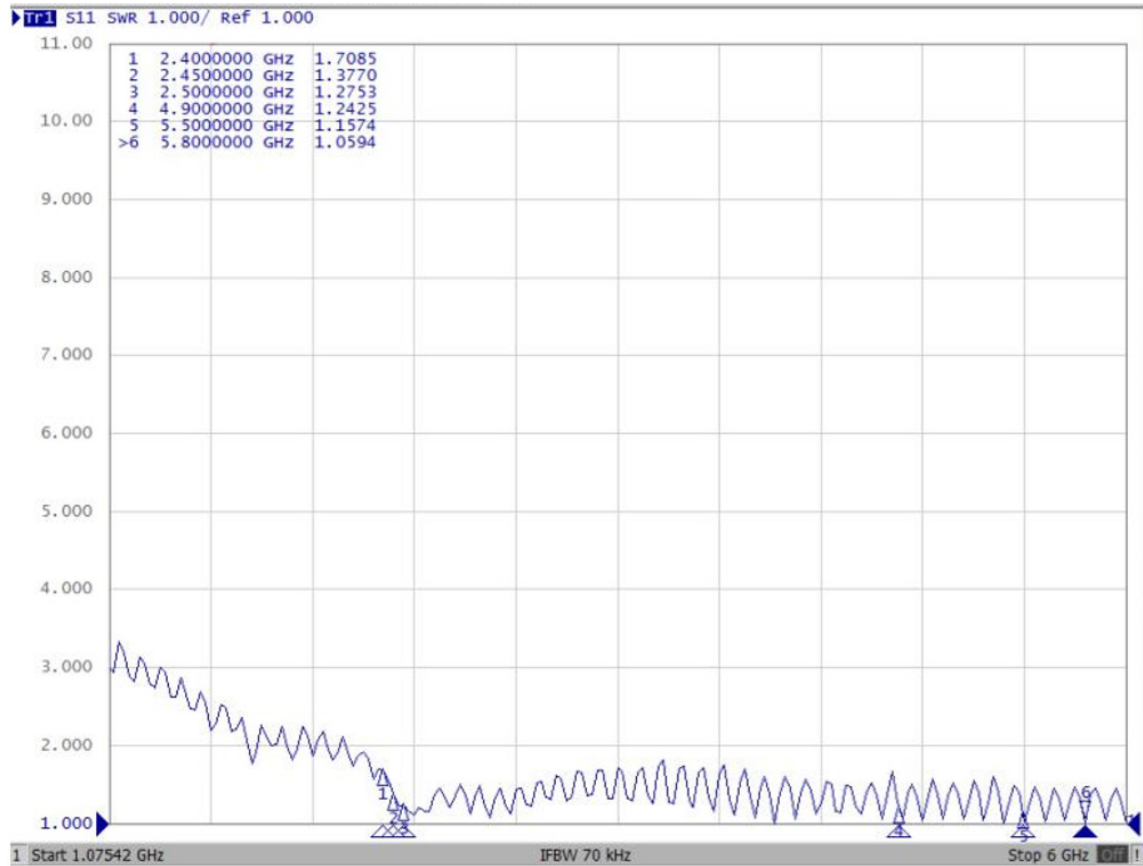

Applications

- WiFi/ISM applications
- IoT
- M2M
- Remote monitoring
- Smart meters
- Gateways and routers
- Public safety

Electrical Specifications

Parameters	Min.	Typ.	Max.	Units	Note
Frequency Range		2400 ~ 2483.5		MHz	
		4900 ~ 5825			
VSWR			2.5		
Polarization	Linear				
Impedance		50		Ω	
Gain		2		dBi	

Mechanical Characteristics

Parameters	Description
Connector	2 x SMA Male
Cable Type	2 x RG174/3M
Mounting	Screw
Radom Material	ABS

Environmental Characteristics

Parameters	Description
Operating temperature	-40°C to +85°C
Relative Humidity	Up to 95 %
Vibration	10 to 55 Hz with 1.5 mm amplitude 2 hours
Ingress Protection	IP67 (excluding cable outlet)

2 x Dualband WiFi External MIMO Antenna

AEACBK050048-MW2

RoHS/RoHS II Compliant
MSL = 1

Dimensions

Product Image

2 x Dualband WiFi External MIMO Antenna

AEACBK050048-MW2

ø50.0 x 48.0 mm
RoHS/RoHS II Compliant
MSL = 1

VSWR

2 x Dualband WiFi External MIMO Antenna

AEACBK050048-MW2

ø50.0 x 48.0 mm
RoHS/RoHS II Compliant
MSL = 1

Radiation Pattern:

2D - Pattern

XY - Plane

XZ - Plane