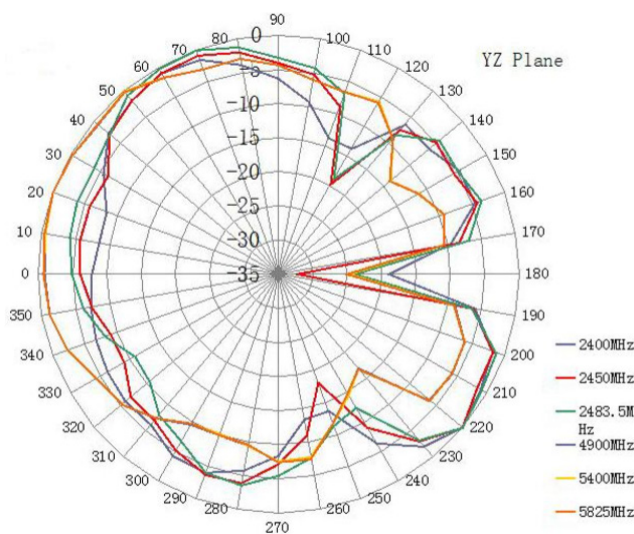

YZ - Plane

ATTENTION: Abracon LLC's products are COTS – Commercial-Off-The-Shelf products; suitable for Commercial, Industrial and, where designated, Automotive Applications. Abracon's products are not specifically designed for Military, Aviation, Aerospace, Life-dependent Medical applications or any application requiring high reliability where component failure could result in loss of life and/or property. For applications requiring high reliability and/or presenting an extreme operating environment, written consent and authorization from Abracon LLC is required. Please contact Abracon LLC for more information.

5101 Hidden Creek Ln Spicewood TX 78669
Phone: 512-371-6159 | Fax: 512-351-8858
For terms and conditions of sales, please visit:
www.abracon.com

REVISED: 01.24.2019

ABRACON IS
ISO9001-2015
CERTIFIED