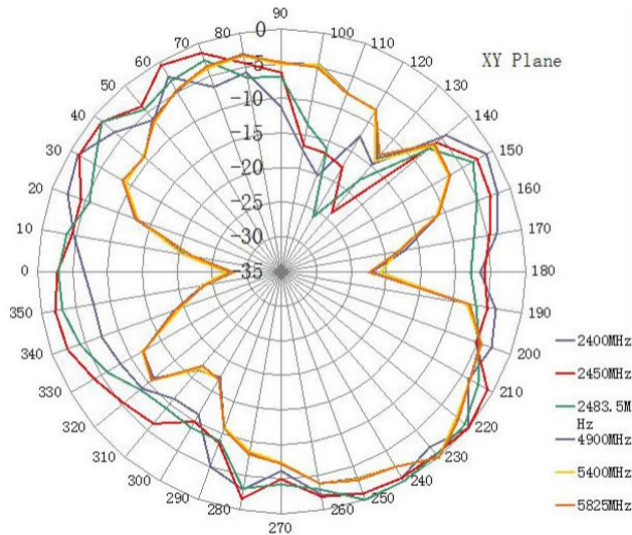

2 x Dualband WiFi External MIMO Antenna

AEACBK050048-MW2

RoHS/RoHS II Compliant
MSL = 1

Dimensions

Product Image

2 x Dualband WiFi External MIMO Antenna

AEACBK050048-MW2

ø50.0 x 48.0 mm
RoHS/RoHS II Compliant
MSL = 1

VSWR

2 x Dualband WiFi External MIMO Antenna

AEACBK050048-MW2

ø50.0 x 48.0 mm
RoHS/RoHS II Compliant
MSL = 1

Radiation Pattern:

2D - Pattern

XY - Plane

XZ - Plane