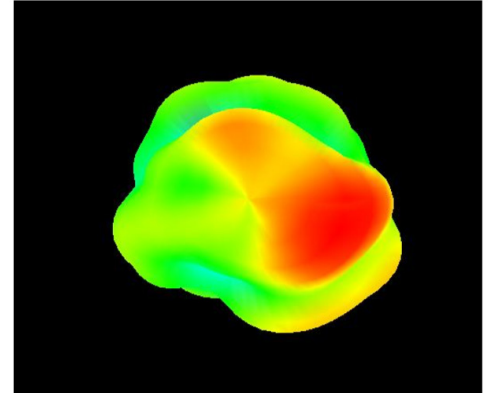

AEACBK050048-MW2

ø50.0 x 48.0 mm
RoHS/RoHS II Compliant
MSL = 1

3D – Pattern

Frequency: 2400 MHz

Frequency: 2450 MHz

Frequency: 2500 MHz

Frequency: 4900 MHz

Frequency: 5500 MHz