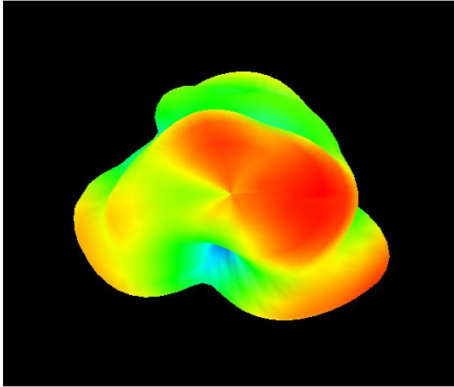

2 x Dualband WiFi External MIMO Antenna

AEACBK050048-MW2

ø50.0 x 48.0 mm
RoHS/RoHS II Compliant
MSL = 1

3D – Pattern

Frequency: 2400 MHz