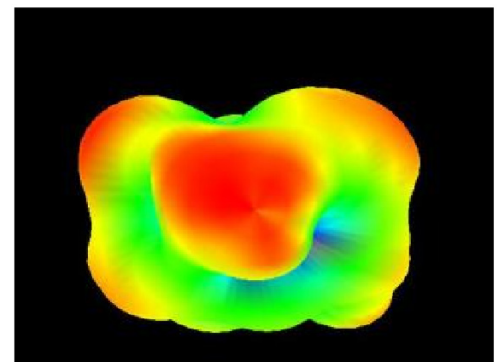

Frequency: 5800 MHz