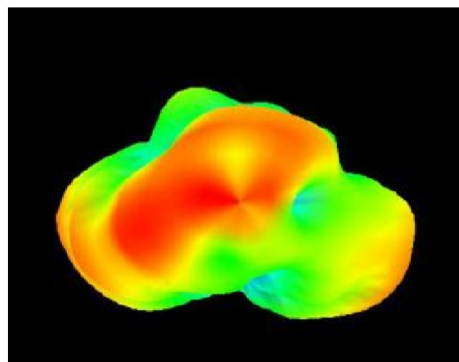

AEACBK050048-MW2

ø50.0 x 48.0 mm
RoHS/RoHS II Compliant
MSL = 1

3D – Pattern

Frequency: 2400 MHz

Frequency: 2450 MHz

Frequency: 2500 MHz

Frequency: 4900 MHz

Frequency: 5500 MHz