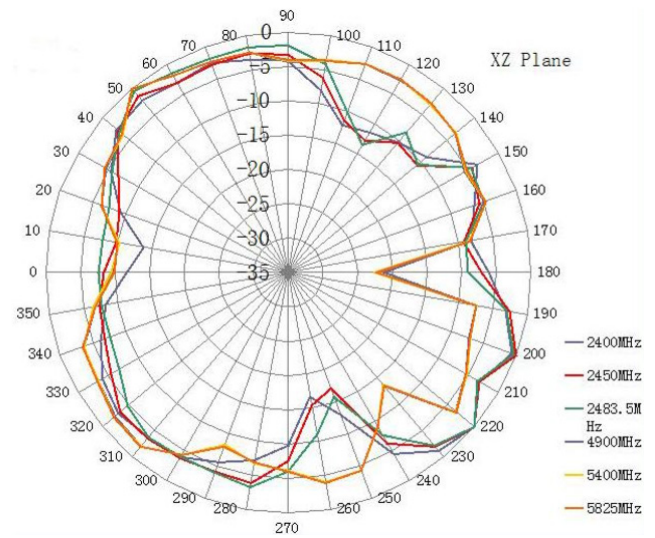

2 x Dualband WiFi External MIMO Antenna

AEACBK050048-MW2

RoHS/RoHS II Compliant
MSL = 1

Dimensions

Product Image

2 x Dualband WiFi External MIMO Antenna

AEACBK050048-MW2

ø50.0 x 48.0 mm
RoHS/RoHS II Compliant
MSL = 1

VSWR

2 x Dualband WiFi External MIMO Antenna

AEACBK050048-MW2

ø50.0 x 48.0 mm
RoHS/RoHS II Compliant
MSL = 1

Radiation Pattern:

2D - Pattern

XY - Plane

XZ - Plane